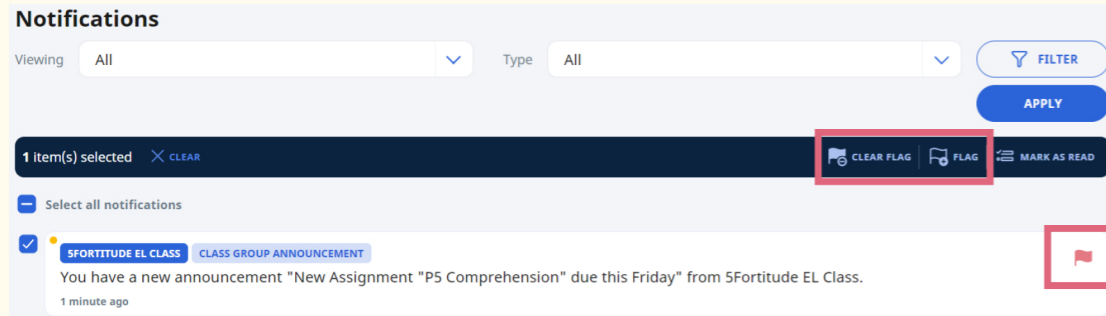

SINGAPORE

Student Learning Space

What's new in Release 17!

COMING TO YOU ON 7 JUNE

Enhanced Notifications

Focus better on tasks you need to complete by adding a flag on notifications!

RELEASE 17:
STUDENT

Enhanced Annotations

Add notes in the form of file attachments or audio recordings.

P6 Malay: Imbuhan 'ter'

Pada akhir pelajaran, murid dapat:
1) mengenalpasti imbuhan ter-
2) menjawab soalan dengan baik

STATUS PELAJARAN **BELUM SELESAI**