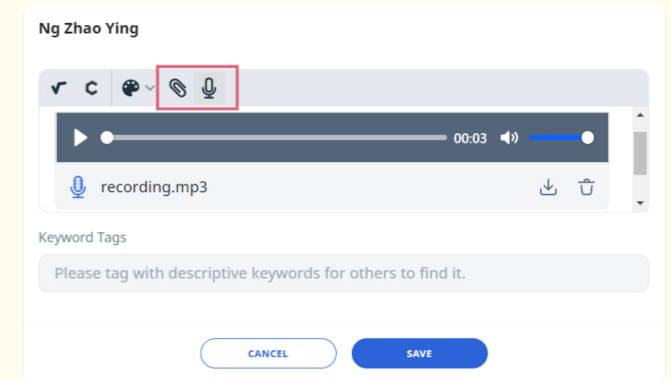

SINGAPORE

Student Learning Space

What's new in Release 17!

COMING TO YOU ON 7 JUNE

Enhanced Notifications

Focus better on tasks you need to complete by adding a flag on notifications!

RELEASE 17:
STUDENT

Enhanced Annotations

Add notes in the form of file attachments or audio recordings.

P6 Malay: Imbuhan 'ter'

Pada akhir pelajaran, murid dapat:
1) mengenalpasti imbuhan ter-
2) menjawab soalan dengan baik

STATUS PELAJARAN **BELUM SELESAI**